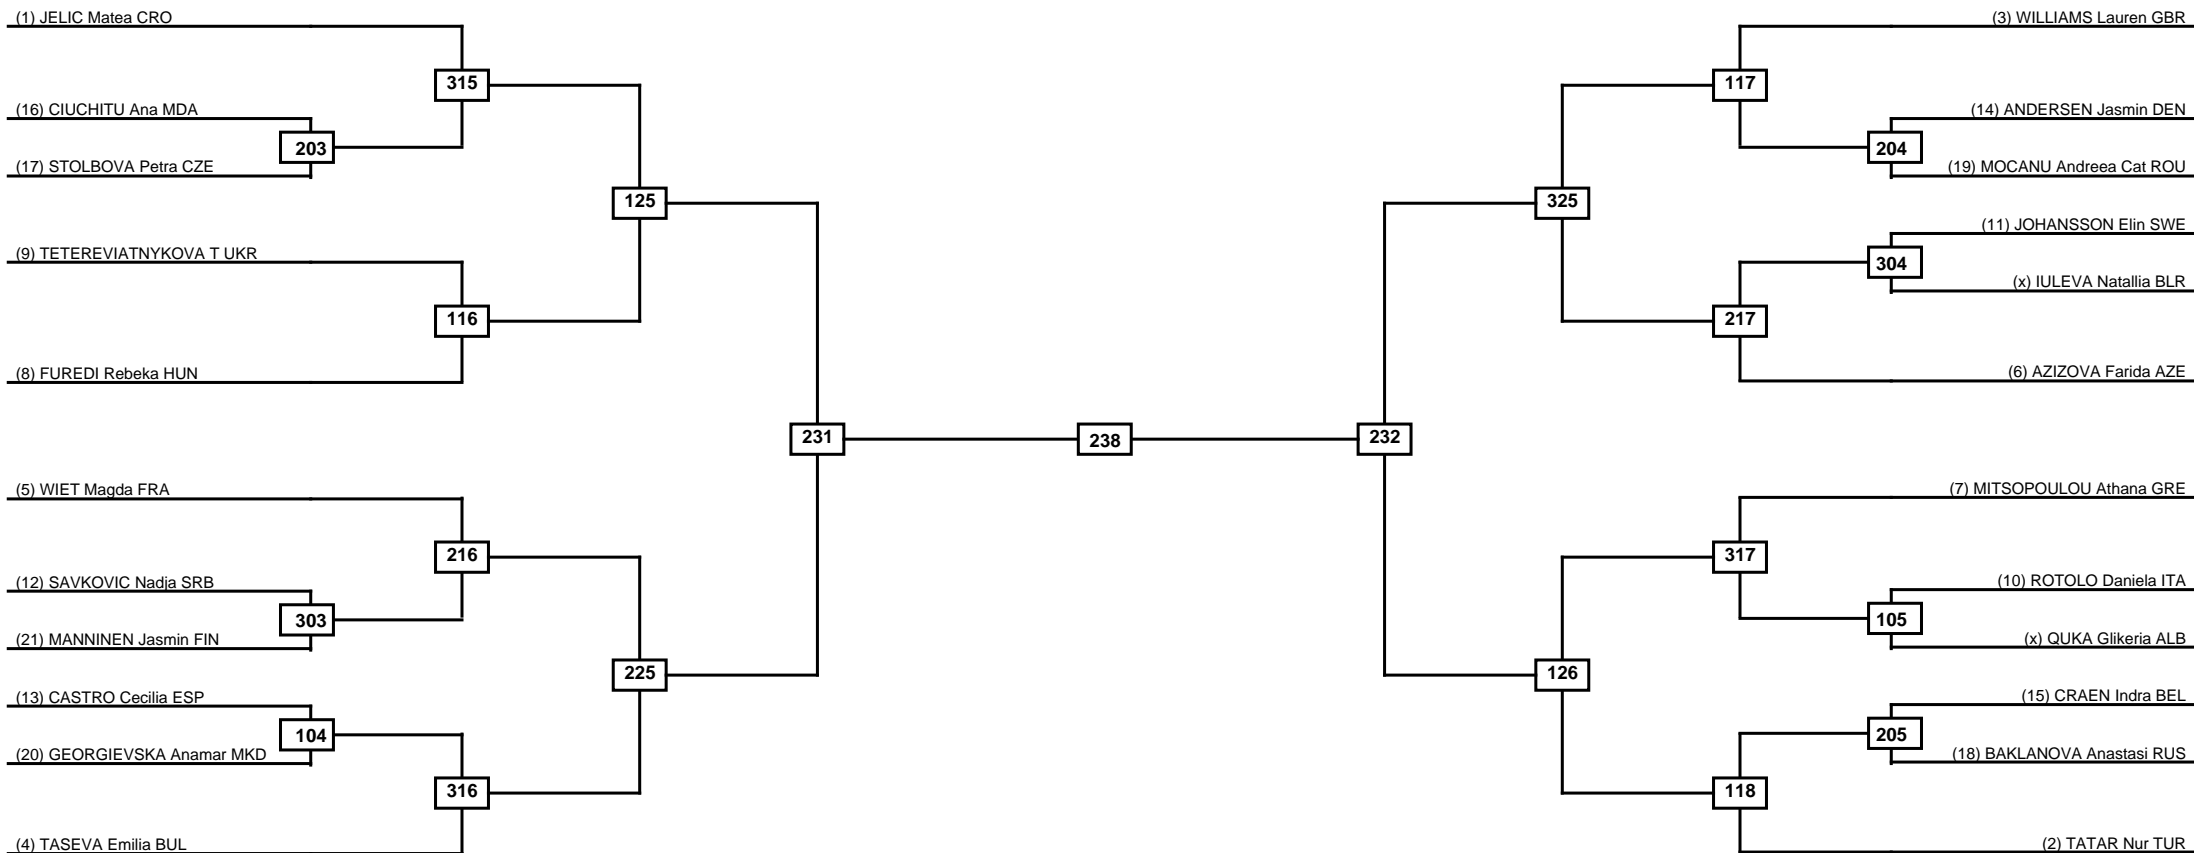

Round of 32 Round of 16 Quarterfinals Semifinals Final Semifinals Quarterfinals Round of 16 Round of 32

Classification
1
2
3
3

LEGEND RSC: Win by Referee stops contest PTG: Win by Point gap SUP: Win by Superiority DSQ: Win by Disqualification DQB: Win by Disqualification for Unsportsmanlike behavior DWR: Win by double Withdrawal R: Round
(x)Seed PFT: Win by Final score GDP: Win by Golden points WDR: Win by Withdrawal PUN: Win by Punitive declaration DDB: Double disqualification for Unsportsmanlike behavior DDQ: Double Disqualification