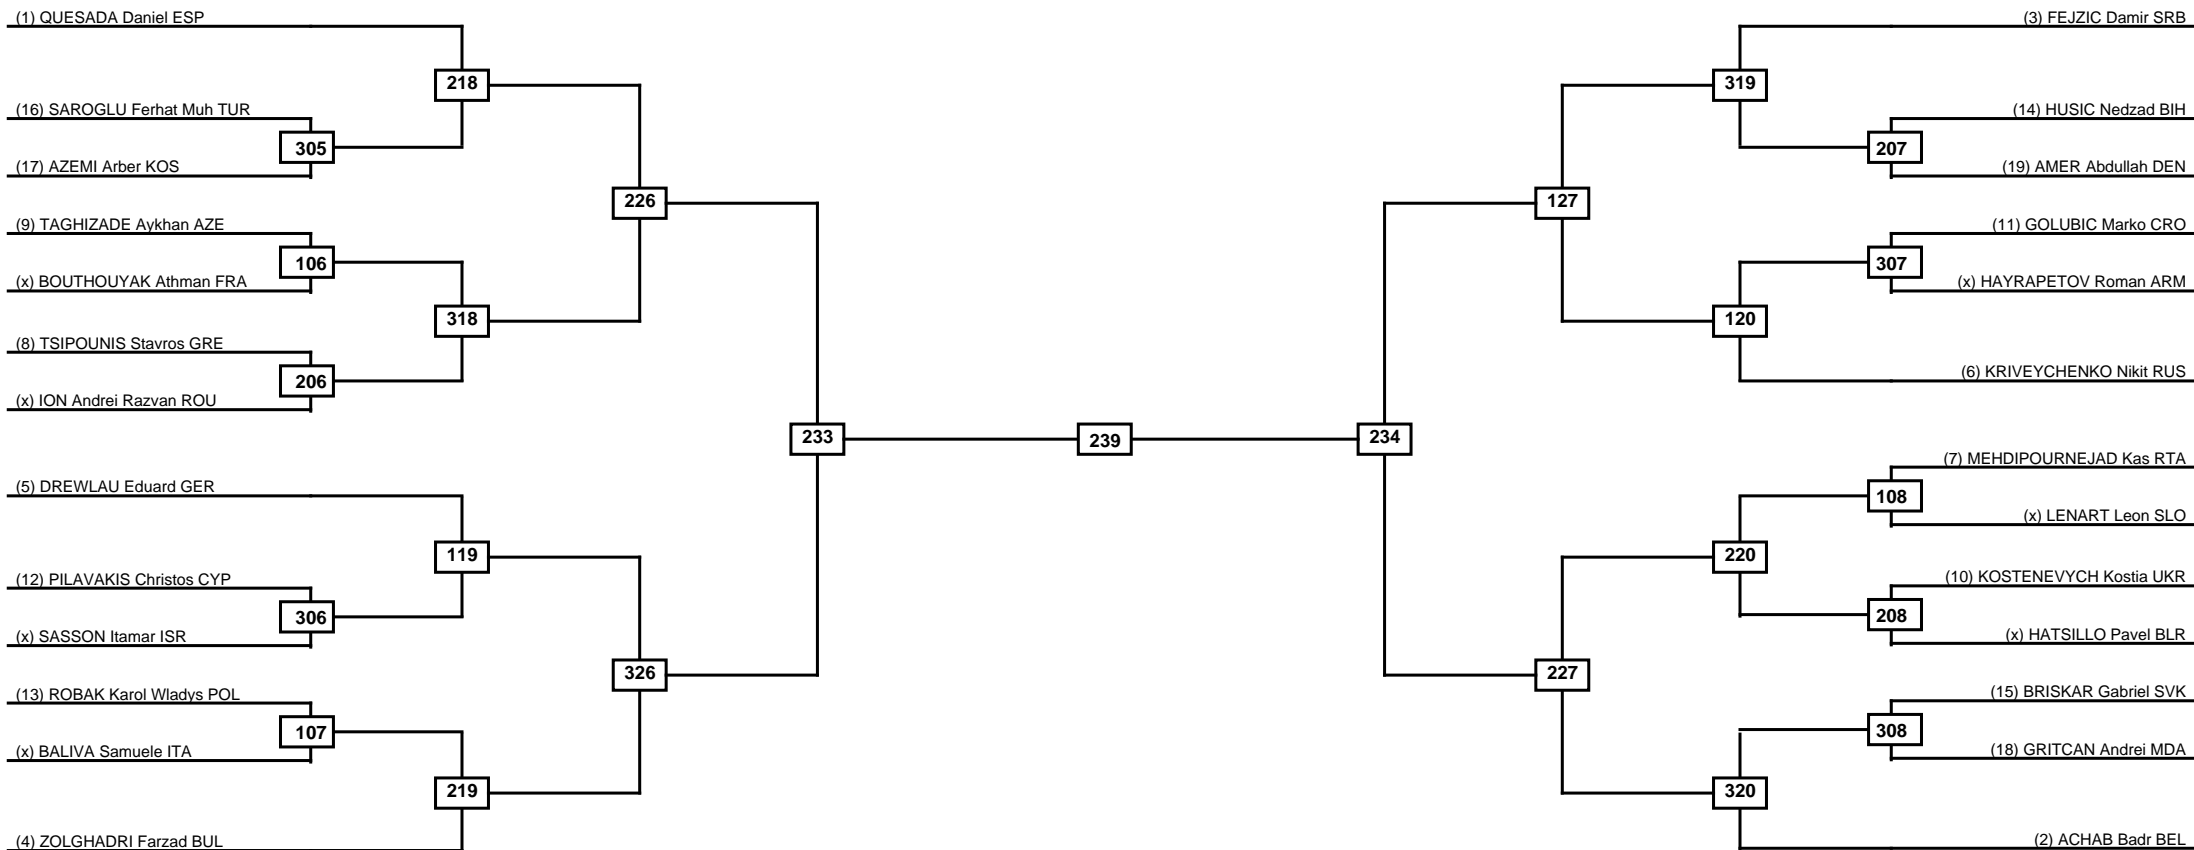

Round of 32 Round of 16 Quarterfinals Semifinals Final Semifinals Quarterfinals Round of 16 Round of 32

Classification
1
2
3
3

LEGEND RSC: Win by Referee stops contest PTG: Win by Point gap SUP: Win by Superiority DSQ: Win by Disqualification DQB: Win by Disqualification for Unsportsmanlike behavior DWR: Win by double Withdrawal R: Round
(x)Seed PFT: Win by Final score GDP: Win by Golden points WDR: Win by Withdrawal PUN: Win by Punitive declaration DDB: Double disqualification for Unsportsmanlike behavior DDQ: Double Disqualification