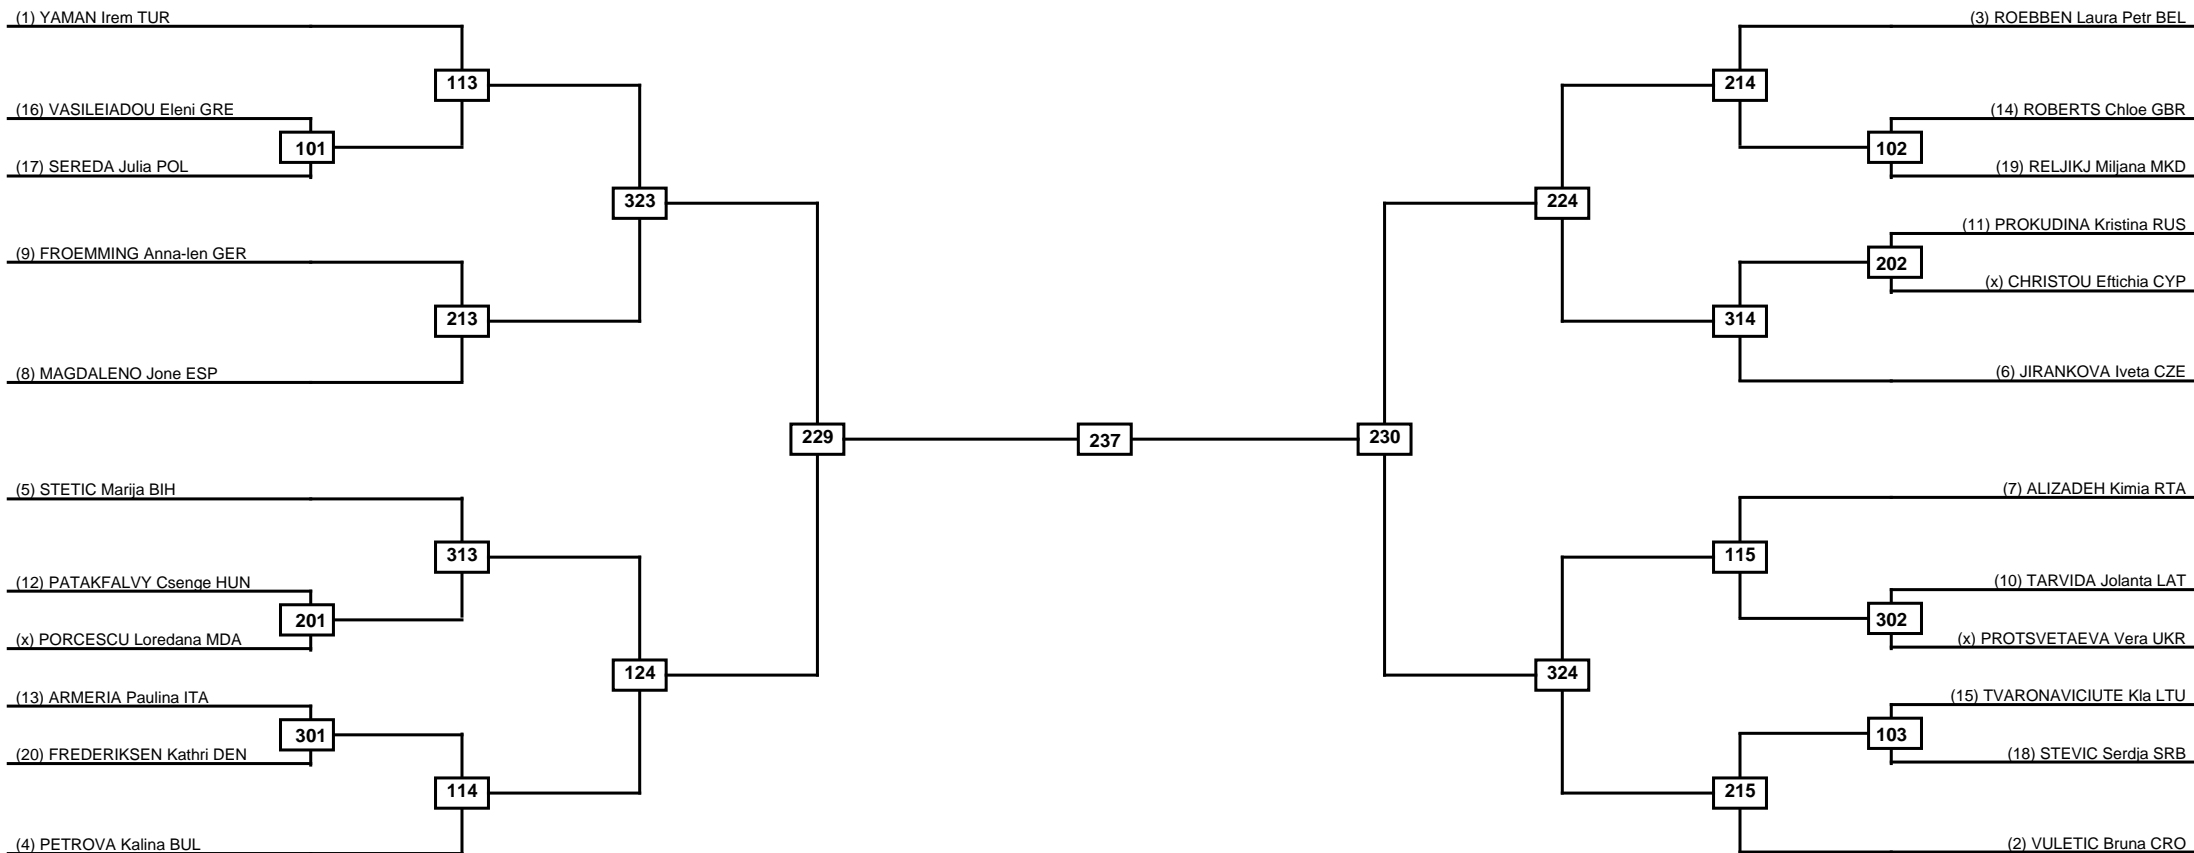

Round of 32 Round of 16 Quarterfinals Semifinals Final Semifinals Quarterfinals Round of 16 Round of 32

Classification
1
2
3
3

LEGEND RSC: Win by Referee stops contest PTG: Win by Point gap SUP: Win by Superiority DSQ: Win by Disqualification DQB: Win by Disqualification for Unsportsmanlike behavior DWR: Win by double Withdrawal R: Round
(x)Seed PFT: Win by Final score GDP: Win by Golden points WDR: Win by Withdrawal PUN: Win by Punitive declaration DDB: Double disqualification for Unsportsmanlike behavior DDQ: Double Disqualification