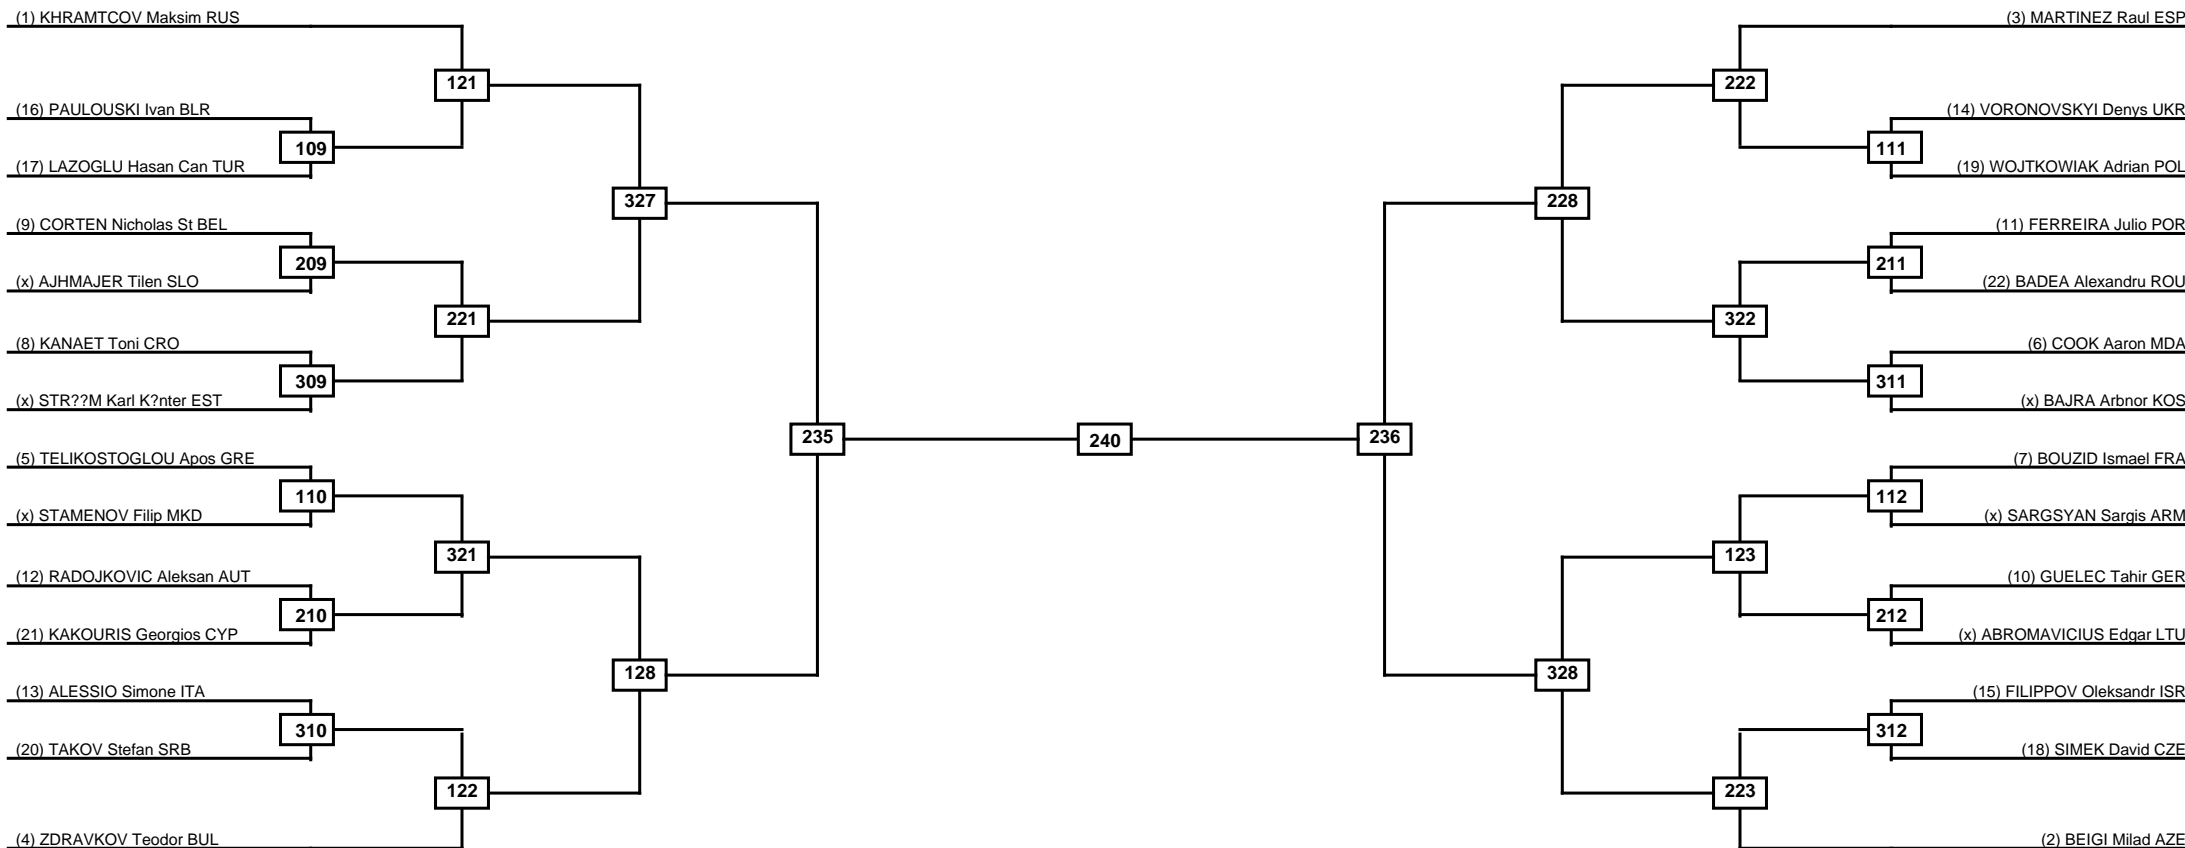

Round of 32 Round of 16 Quarterfinals Semifinals Final Semifinals Quarterfinals Round of 16 Round of 32

Classification
1
2
3
3

LEGEND RSC: Win by Referee stops contest PTG: Win by Point gap SUP: Win by Superiority DSQ: Win by Disqualification DQB: Win by Disqualification for Unsportsmanlike behavior DWR: Win by double Withdrawal R: Round
(x)Seed PFT: Win by Final score GDP: Win by Golden points WDR: Win by Withdrawal PUN: Win by Punitive declaration DDB: Double disqualification for Unsportsmanlike behavior DDQ: Double Disqualification